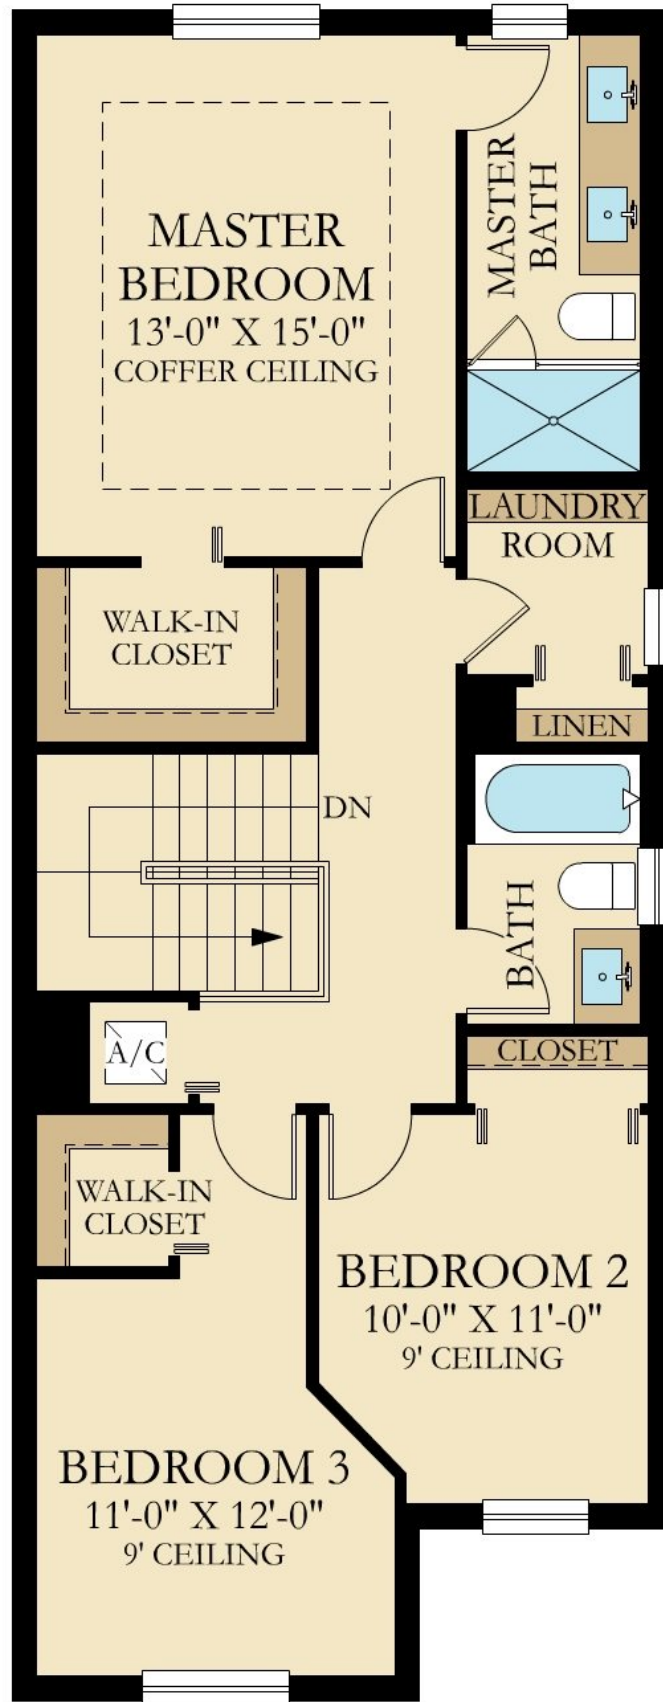

CAMPO BELLO: TWIN HOMES

LUCERNE

SQUARE FOOTAGE: **1,621**

BEDROOMS: **3**

BATHROOMS: **2.5**

GARAGE: **1**

STORIES: **2**

PRICE FROM: **\$297,990**

Call Now: **866-201-5546**

Address: **10700 SW 248 Street, Miami FL 33032**

FIRST FLOOR

FIRST FLOOR

SECOND FLOOR

SECOND FLOOR