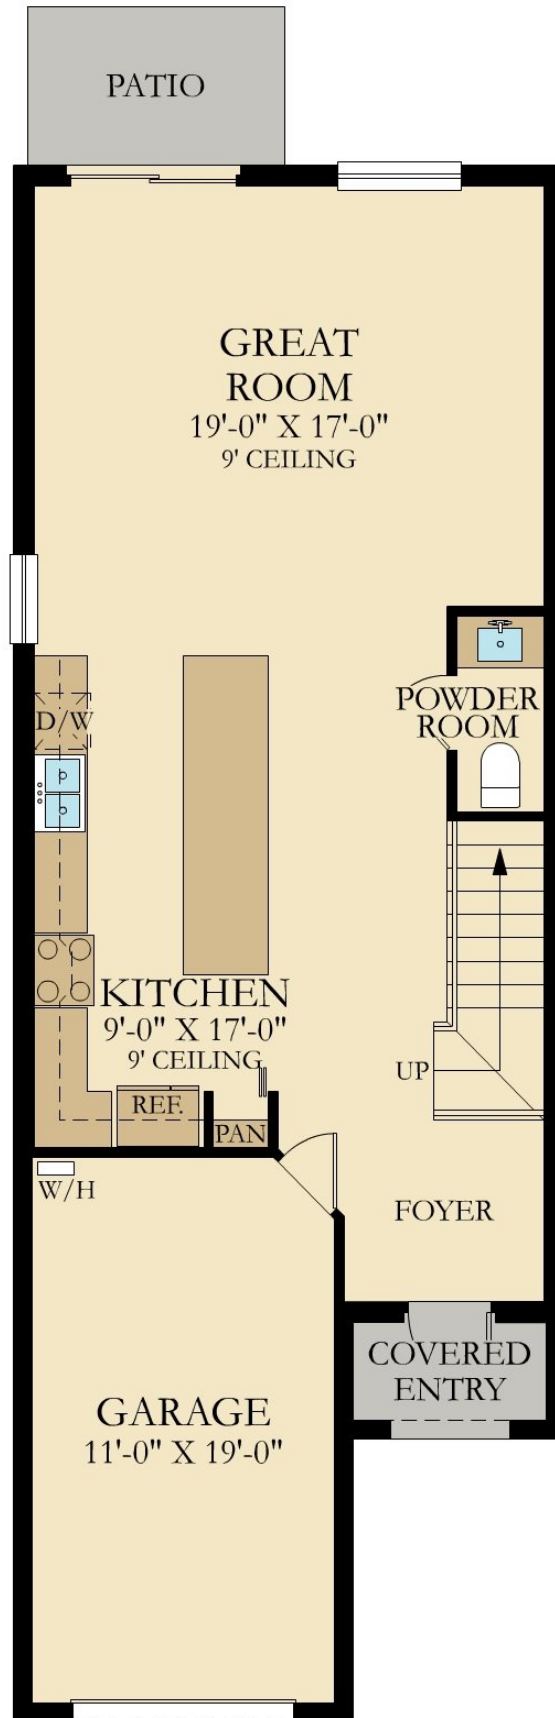

# MEADOW

SQUARE FOOTAGE: **1,725**

---

BEDROOMS: **3**

---

BATHROOMS: **2.5**

---

GARAGE: **1**

# FIRST FLOOR

FIRST FLOOR

# SECOND FLOOR