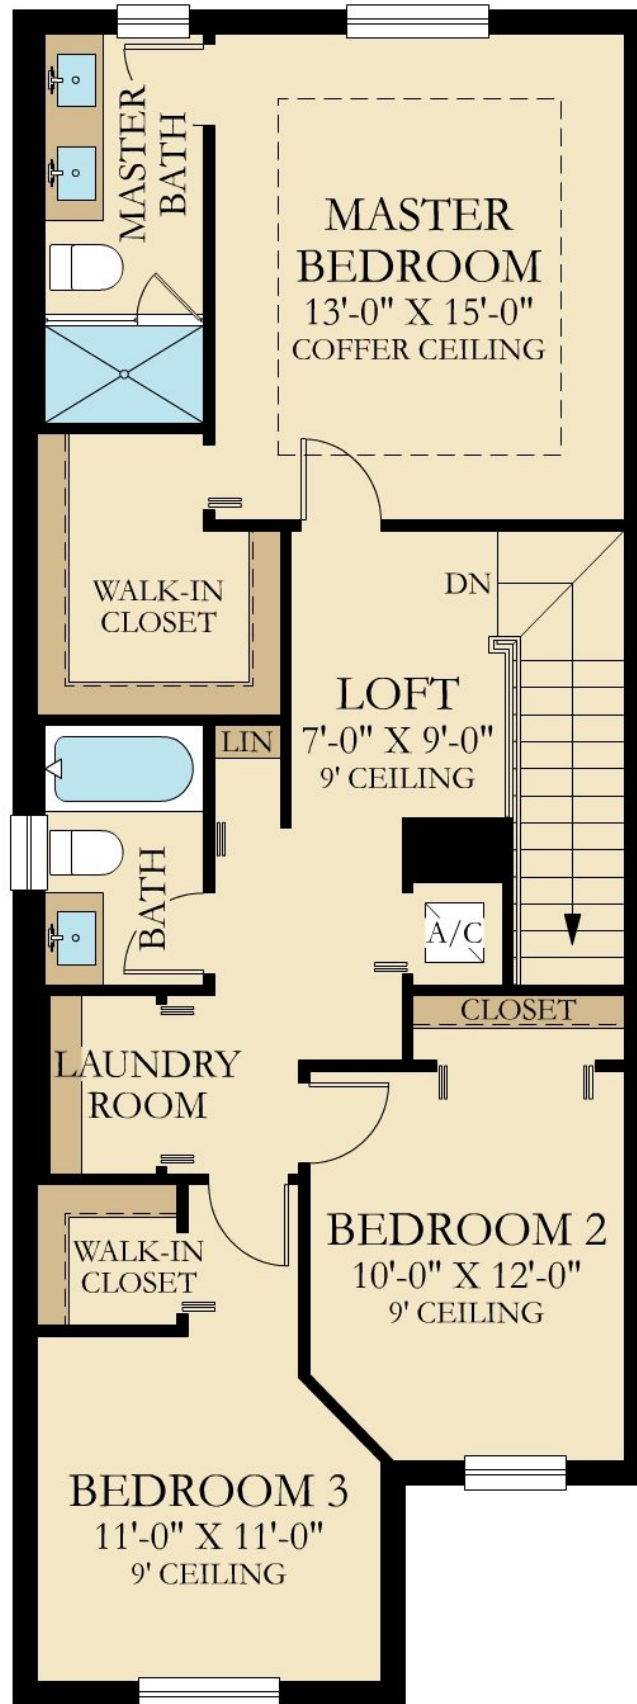

# MEADOW

SQUARE FOOTAGE: **1,725**

---

BEDROOMS: **3**

---

BATHROOMS: **2.5**

---

GARAGE: **1**

# FIRST FLOOR

FIRST FLOOR

# SECOND FLOOR