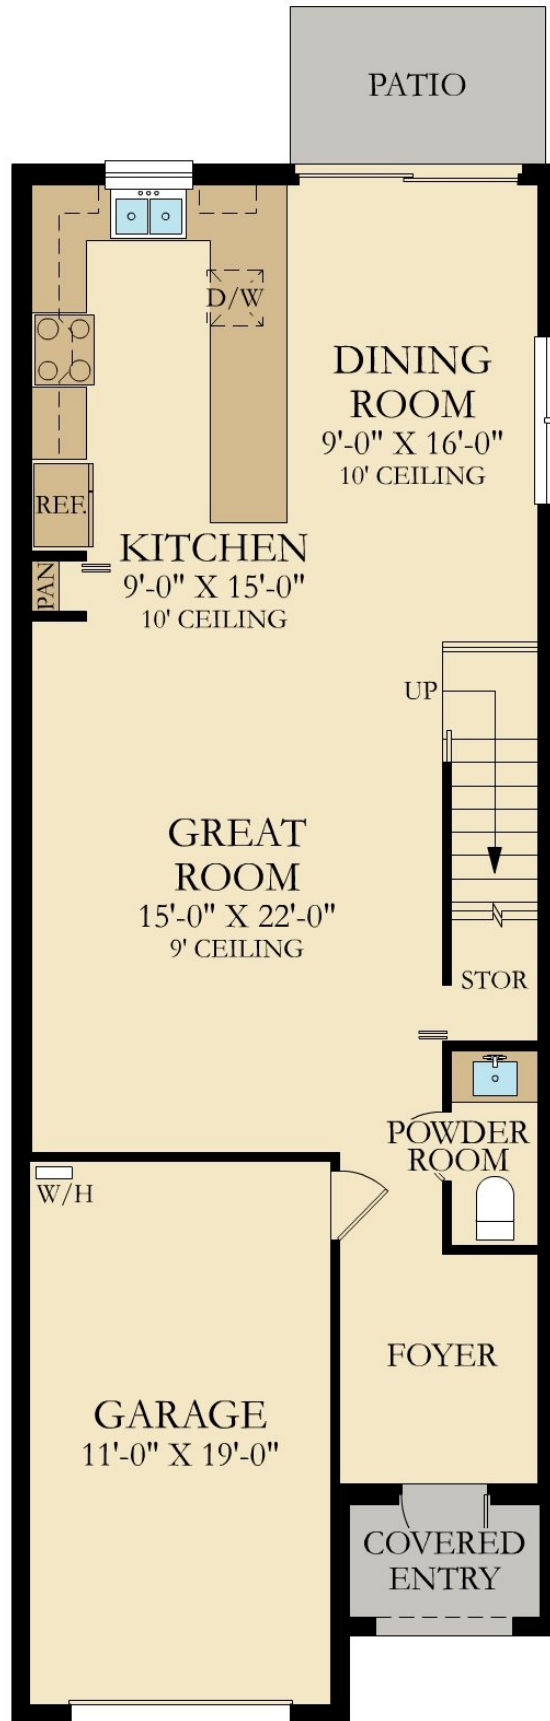

CAMPO BELLO: TWIN HOMES

PERENNIAL

SQUARE FOOTAGE: **1,866**

BEDROOMS: **3**

BATHROOMS: **2.5**

GARAGE: **1**

STORIES: **2**

PRICE FROM: **\$313,990**

Call Now: **866-201-5546**

Address: **10700 SW 248 Street, Miami FL 33032**

FIRST FLOOR

FIRST FLOOR

SECOND FLOOR

SECOND FLOOR