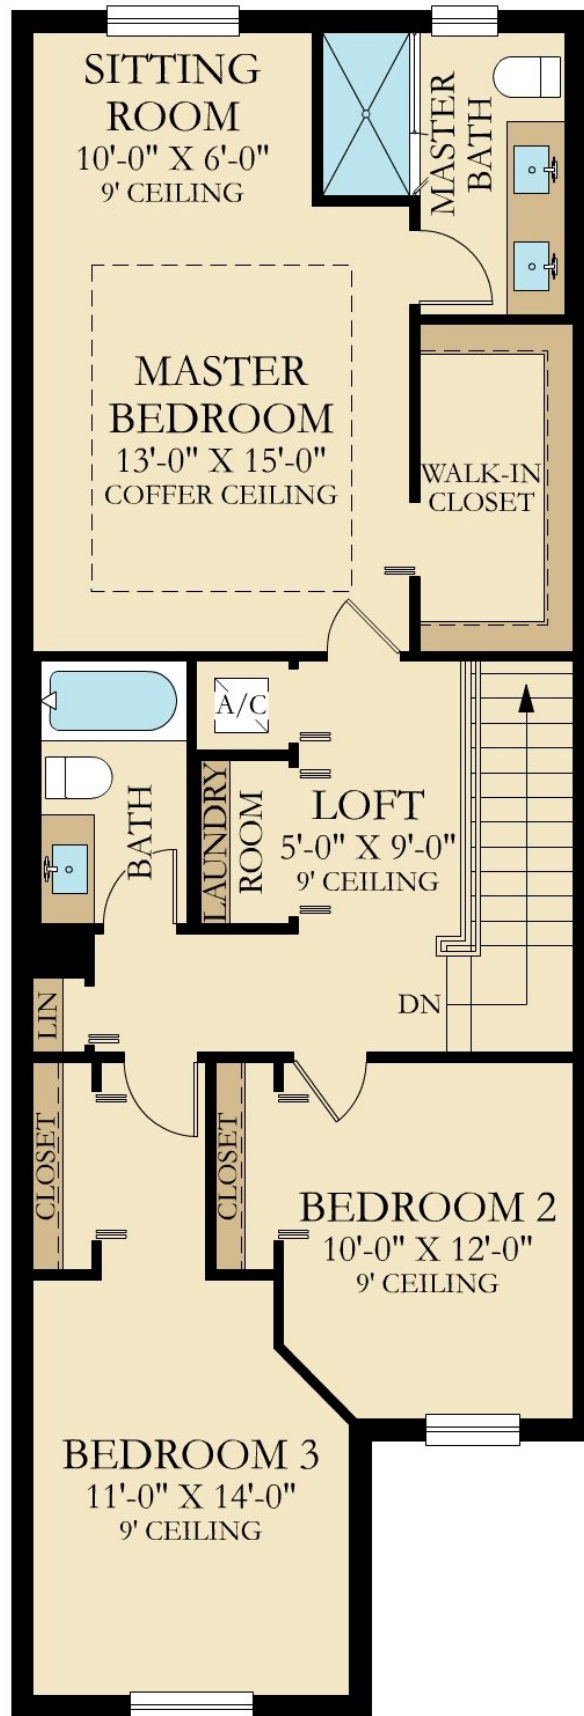

CAMPO BELLO: TWIN HOMES

PERENNIAL

SQUARE FOOTAGE: **1,866**

BEDROOMS: **3**

BATHROOMS: **2.5**

GARAGE: **1**

STORIES: **2**

PRICE FROM: **\$313,990**

Call Now: **866-201-5546**

Address: **10700 SW 248 Street, Miami FL 33032**

FIRST FLOOR

FIRST FLOOR

SECOND FLOOR

SECOND FLOOR