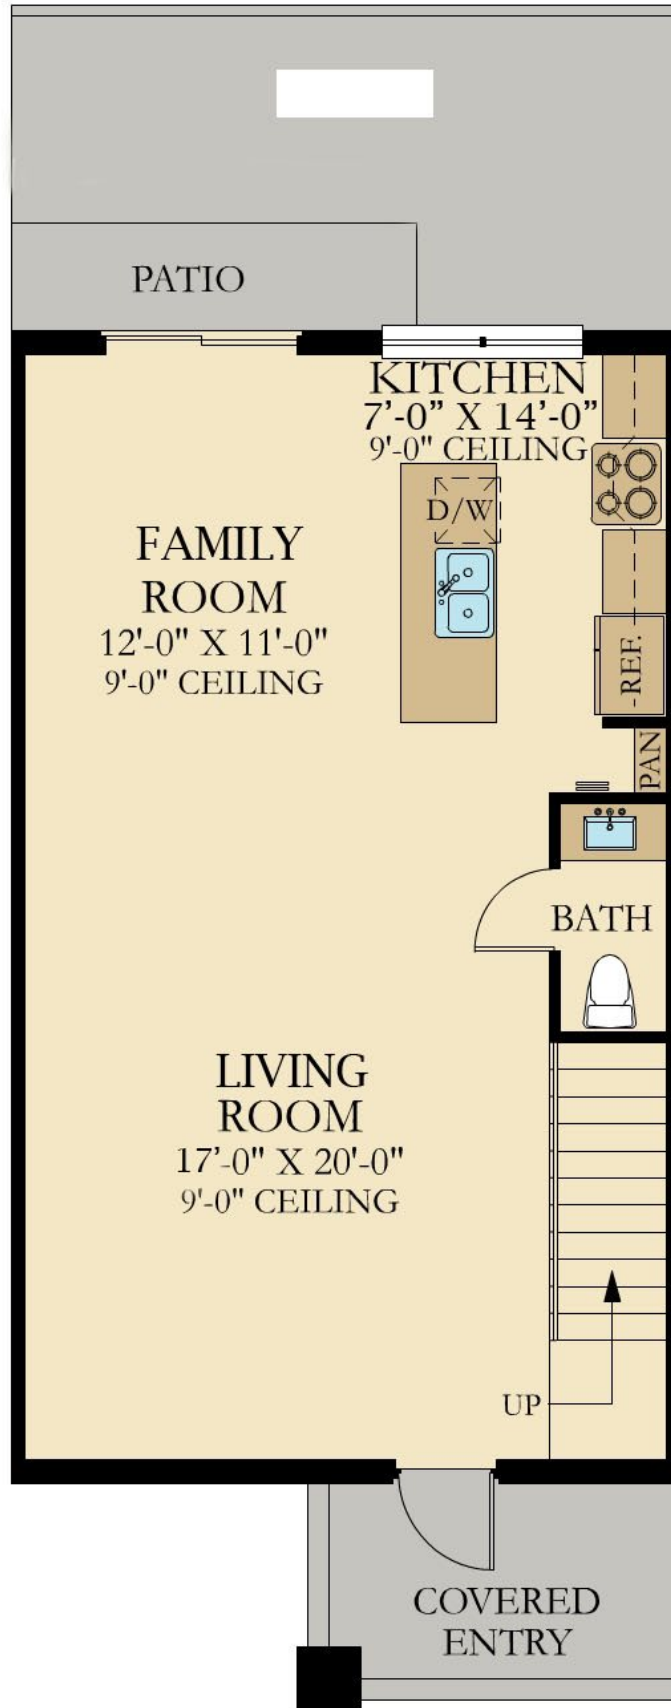

PARK CENTRAL: HIGHLAND

FAIRVIEW

SQUARE FOOTAGE: **1,425**

BEDROOMS: **3**

BATHROOMS: **2.5**

GARAGE:

STORIES: **2**

PRICE FROM: **\$358,990**

Call Now: **855-777-3414**

Address: **10551 NW 88th Street, Doral FL 33178**

FIRST FLOOR

FIRST FLOOR

SECOND FLOOR

SECOND FLOOR