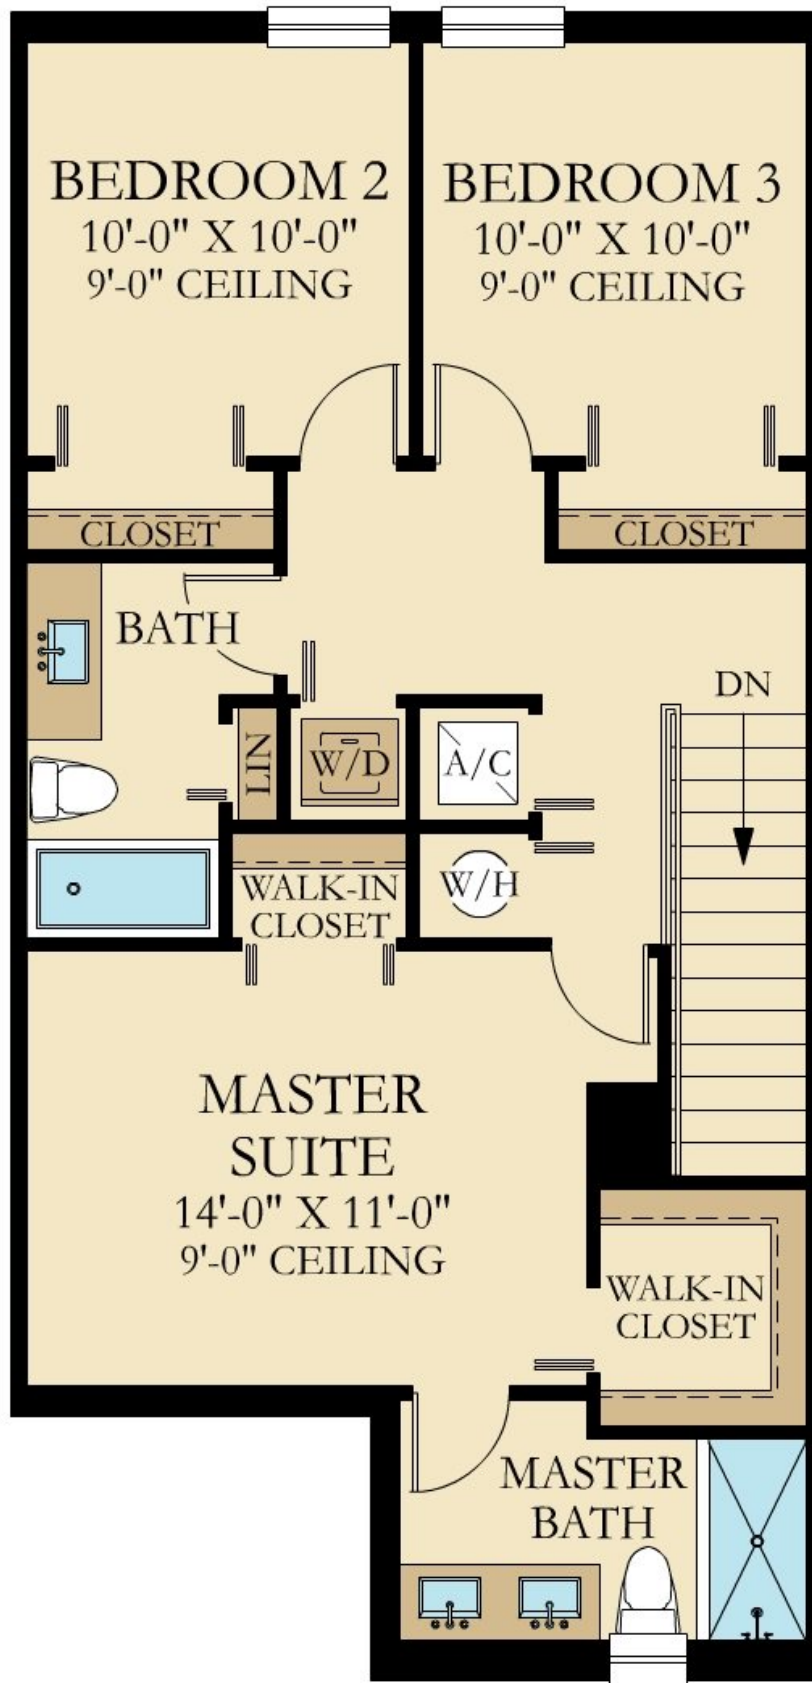

SECOND FLOOR

SECOND FLOOR