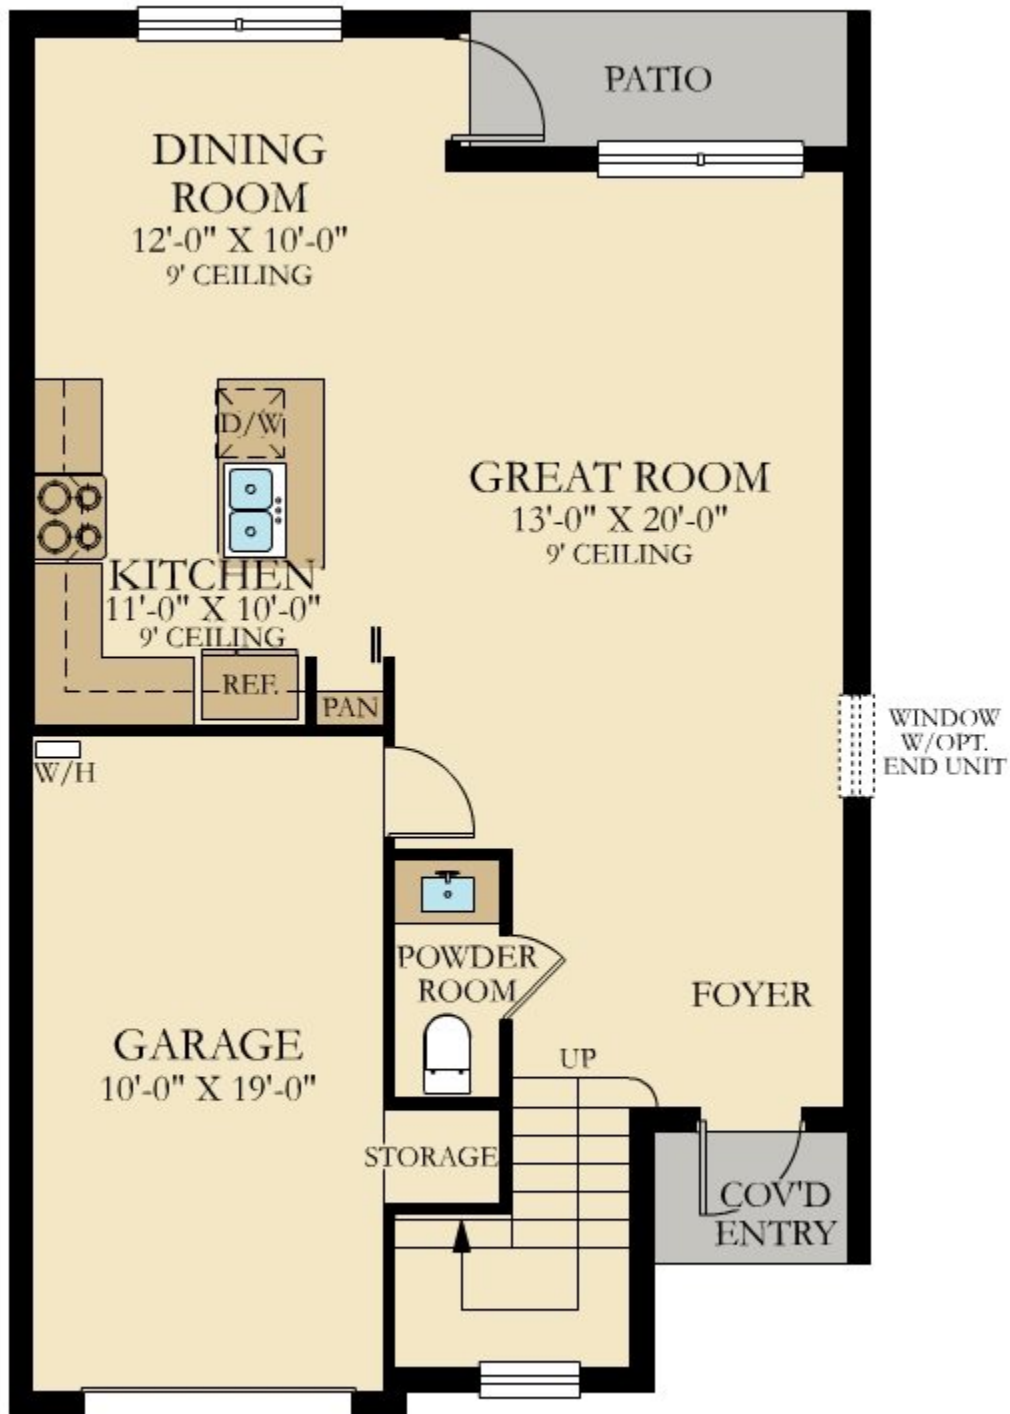

AQUABELLA: BLOOM COLLECTION

AZURE

SQUARE FOOTAGE: **1,583**

BEDROOMS: **3**

BATHROOMS: **2.5**

GARAGE: **1**

STORIES: **2**

PRICE FROM: **\$355,990**

Call Now: **888-214-5896**

Address: **10220 W 32 Way- GPS use 15944 NW 97 Ave, Hialeah FL 33018**

FIRST FLOOR

FIRST FLOOR

SECOND FLOOR

SECOND FLOOR