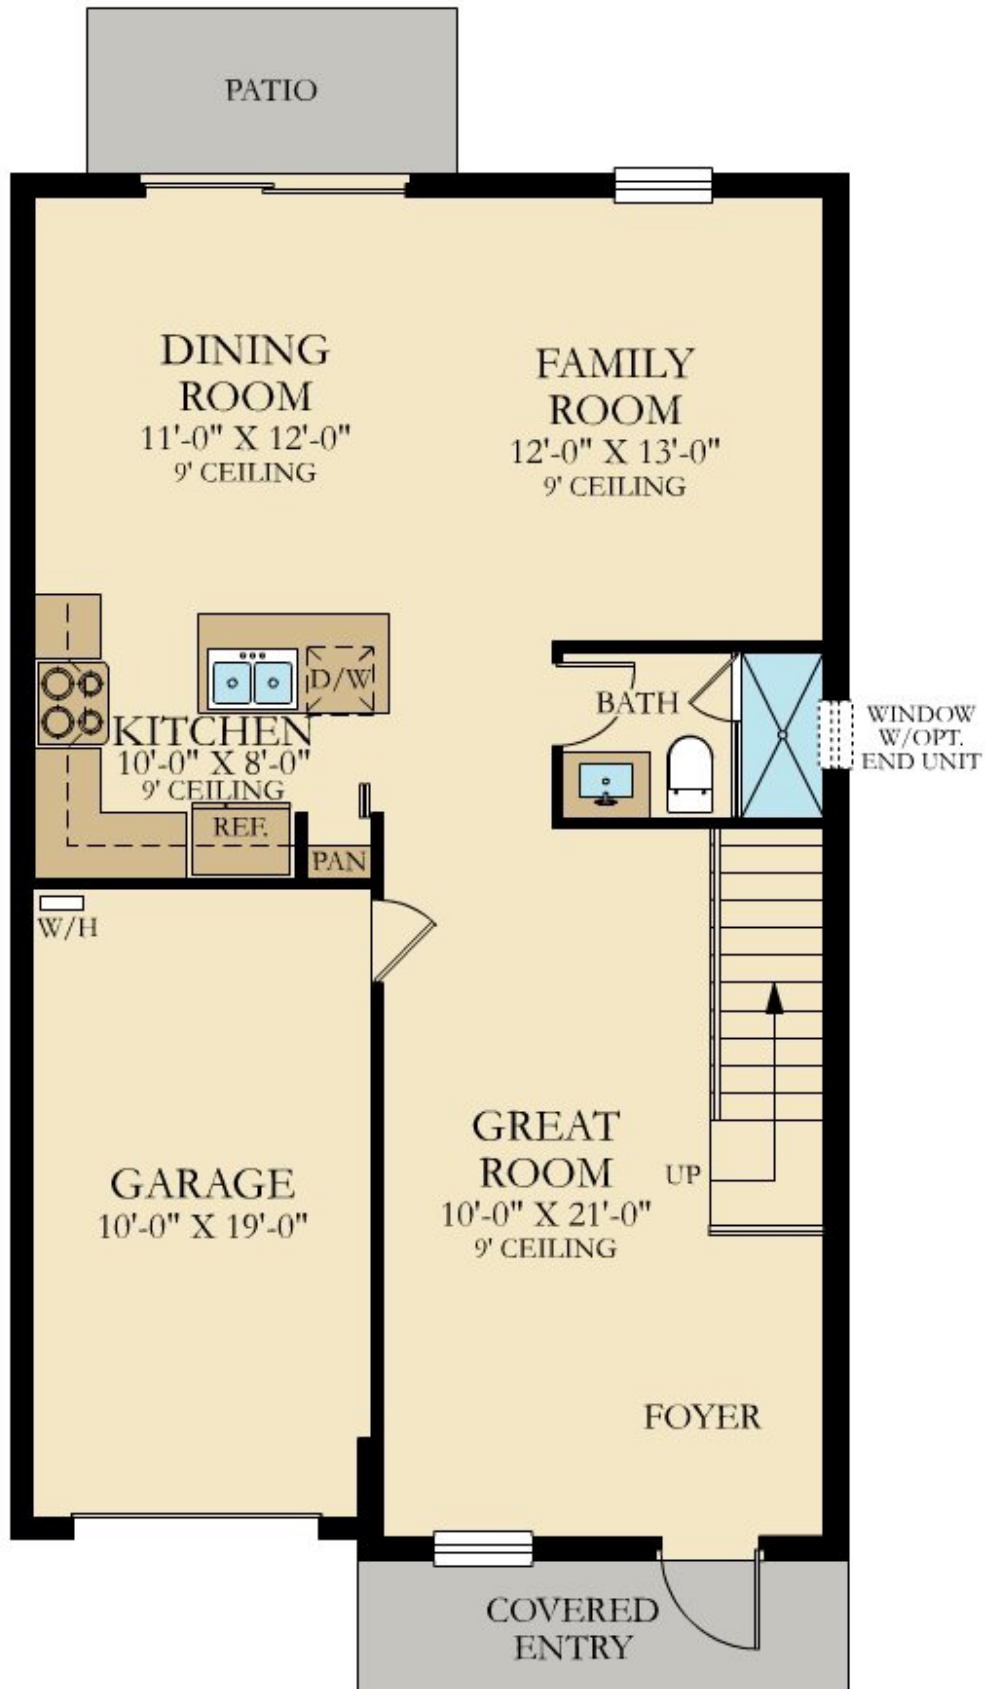

AQUABELLA: BLOOM COLLECTION

SAPPHIRE

SQUARE FOOTAGE: **1,851**

BEDROOMS: **3**

BATHROOMS: **3**

GARAGE: **1**

STORIES: **2**

PRICE FROM: **\$375,990**

Call Now: **888-214-5896**

Address: **10220 W 32 Way- GPS use 15944 NW 97 Ave, Hialeah FL 33018**

FIRST FLOOR

FIRST FLOOR

SECOND FLOOR

SECOND FLOOR