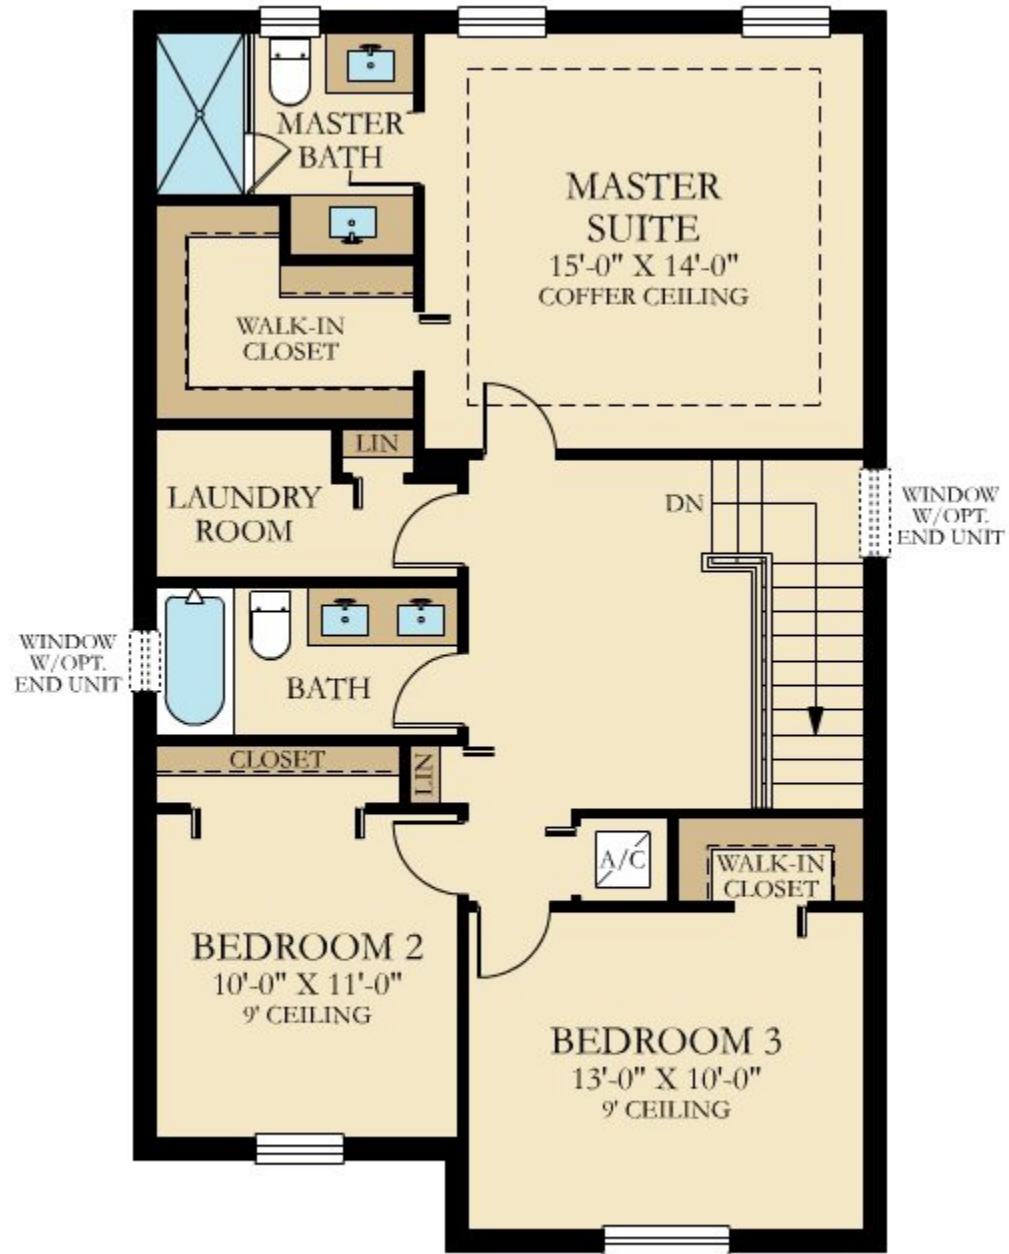

AQUABELLA: BLOOM COLLECTION

SAPPHIRE

SQUARE FOOTAGE: **1,851**

BEDROOMS: **3**

BATHROOMS: **3**

GARAGE: **1**

STORIES: **2**

PRICE FROM: **\$375,990**

Call Now: **888-214-5896**

Address: **10220 W 32 Way- GPS use 15944 NW 97 Ave, Hialeah FL 33018**

FIRST FLOOR

FIRST FLOOR

SECOND FLOOR

SECOND FLOOR