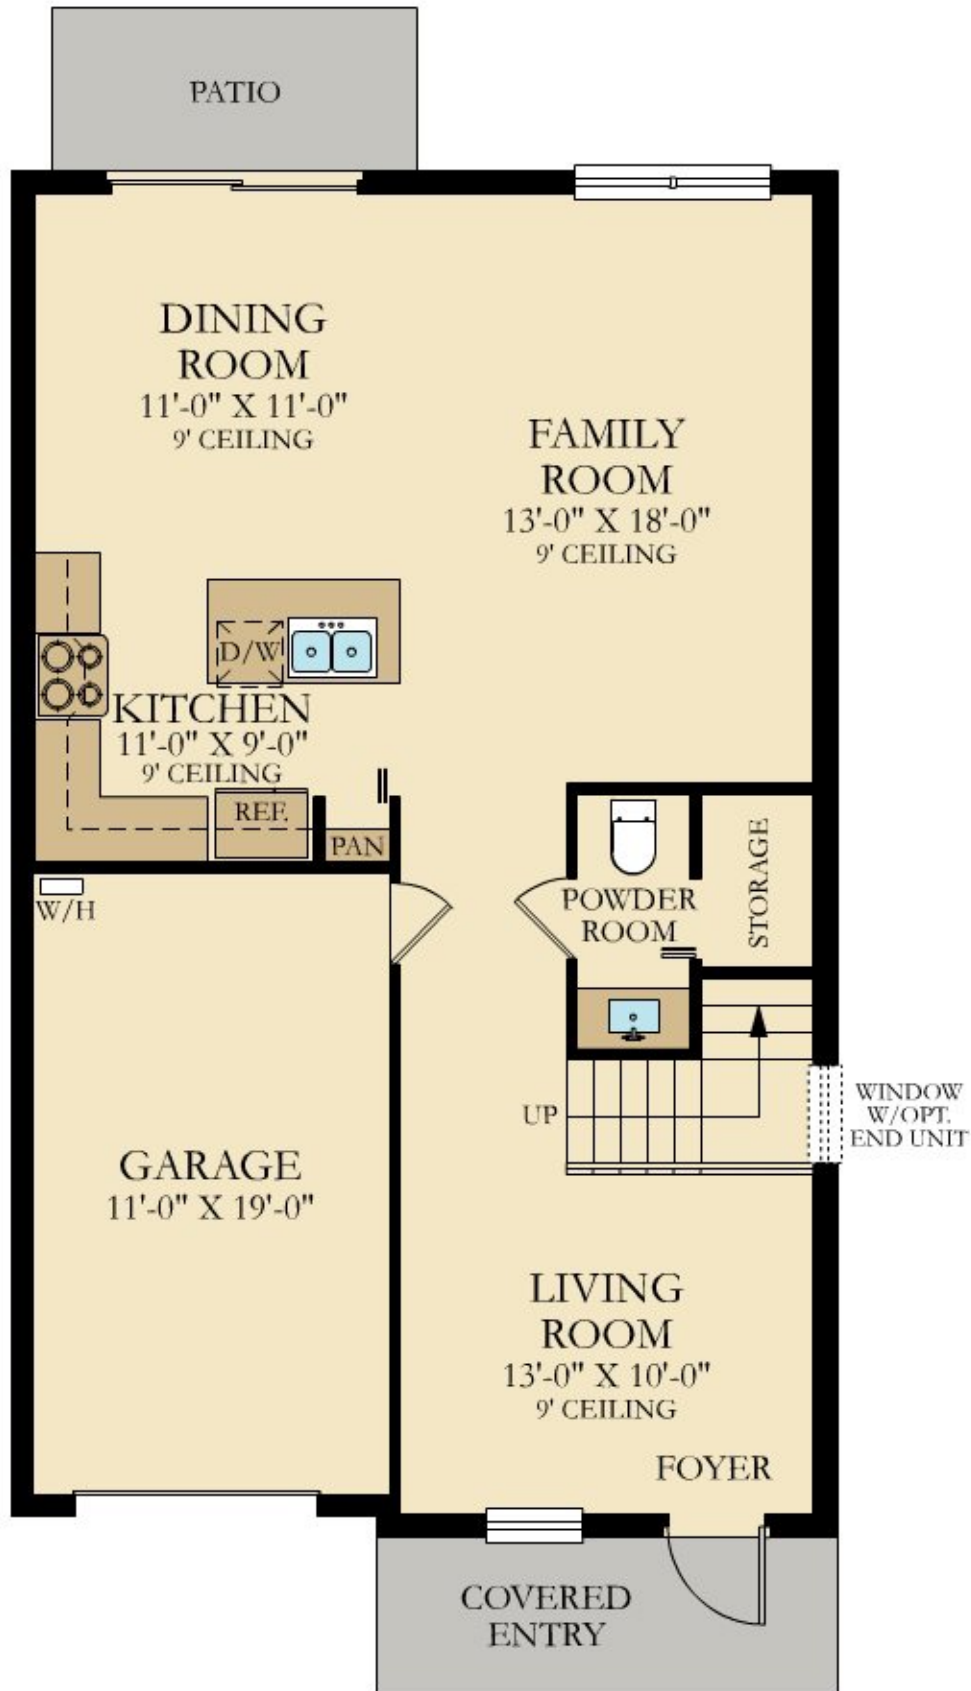

AQUABELLA: BLOOM COLLECTION

TIFFANY

SQUARE FOOTAGE: **1,905**

BEDROOMS: **4**

BATHROOMS: **3.5**

GARAGE: **1**

STORIES: **2**

PRICE FROM: **\$383,990**

Call Now: **888-214-5896**

Address: **10220 W 32 Way- GPS use 15944 NW 97 Ave, Hialeah FL 33018**

FIRST FLOOR

FIRST FLOOR

SECOND FLOOR

SECOND FLOOR