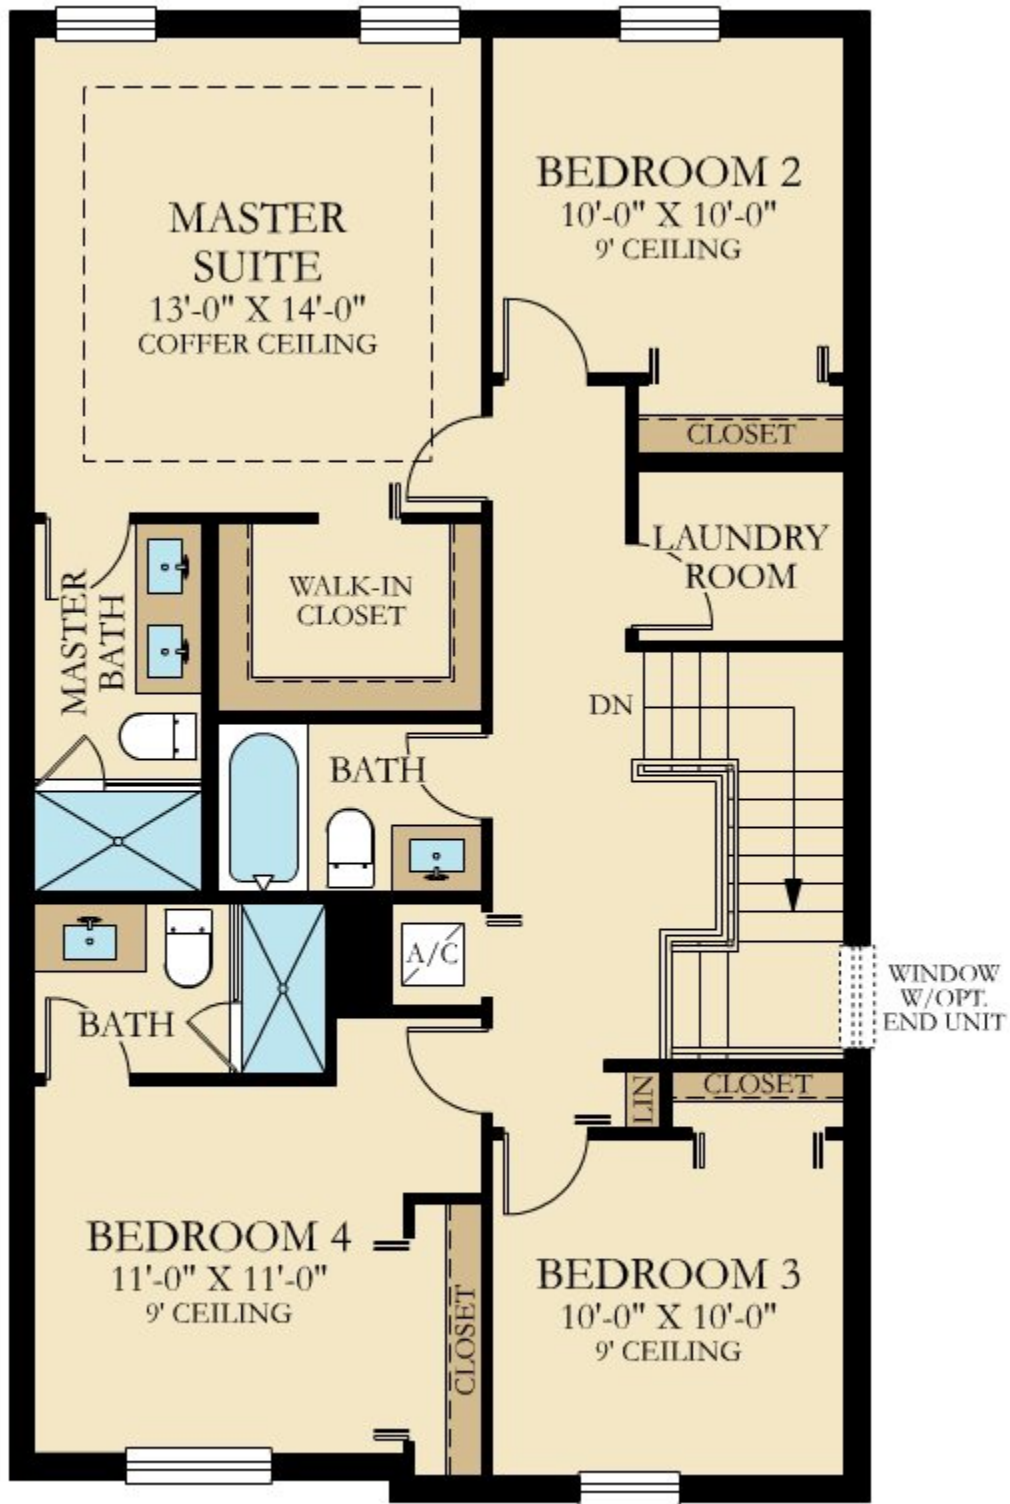

AQUABELLA: BLOOM COLLECTION

TIFFANY

SQUARE FOOTAGE: **1,905**

BEDROOMS: **4**

BATHROOMS: **3.5**

GARAGE: **1**

STORIES: **2**

PRICE FROM: **\$383,990**

Call Now: **888-214-5896**

Address: **10220 W 32 Way- GPS use 15944 NW 97 Ave, Hialeah FL 33018**

FIRST FLOOR

FIRST FLOOR

SECOND FLOOR

SECOND FLOOR