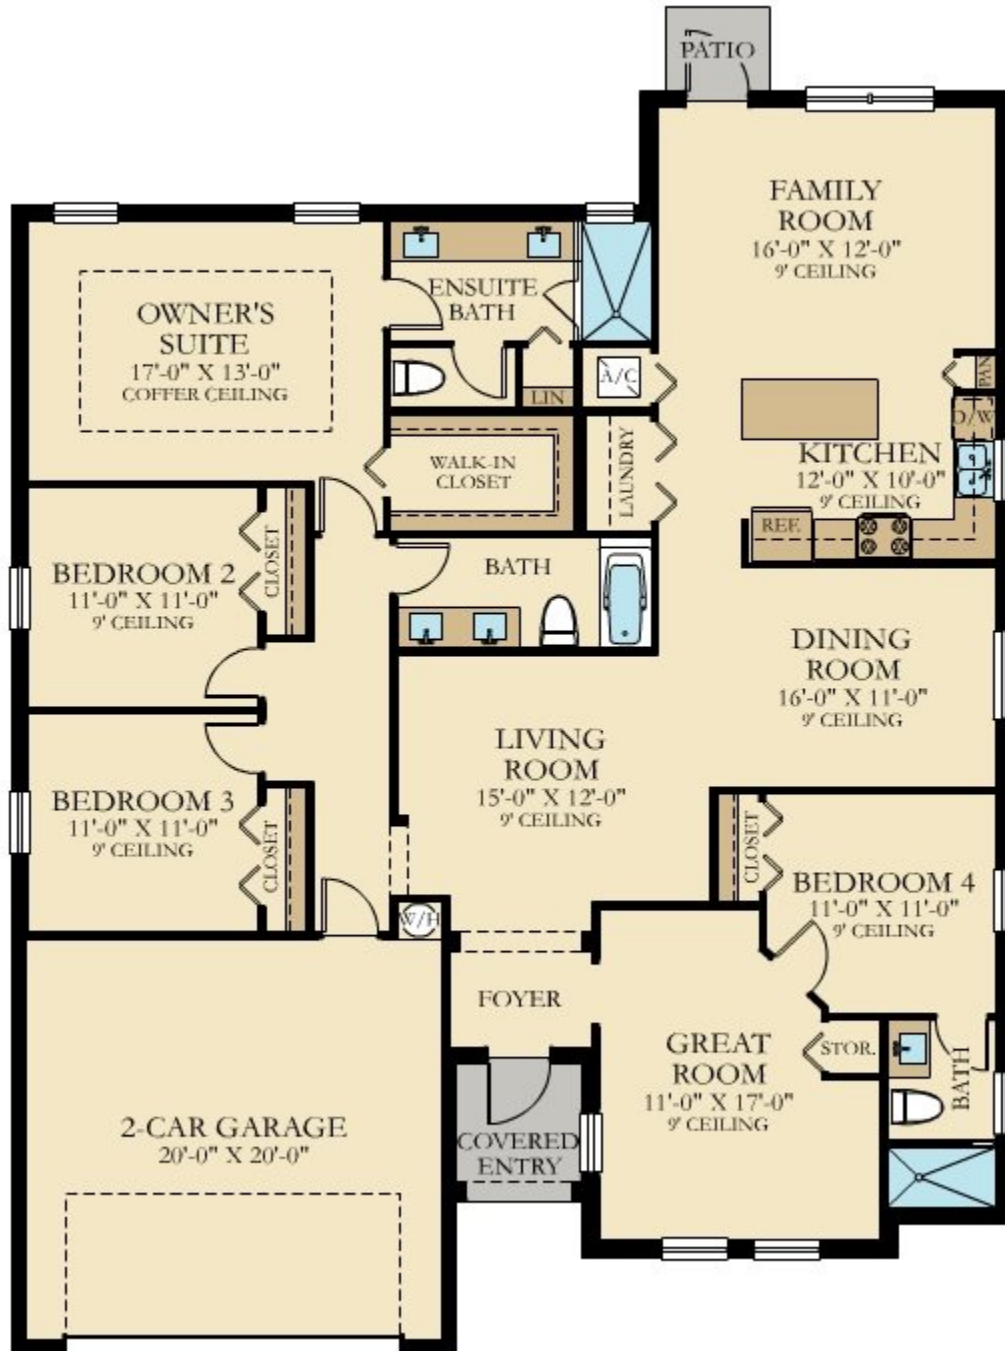

PORTOVITA

COMPASS

SQUARE FOOTAGE: **2,217**

BEDROOMS: **4**

BATHROOMS: **3**

GARAGE: **2**

STORIES: **1**

PRICE FROM: **\$392,990**

Call Now: **855-590-0706**

Address: **2750 SE 1st Ct., Homestead FL 33033**

FIRST FLOOR

SECOND FLOOR