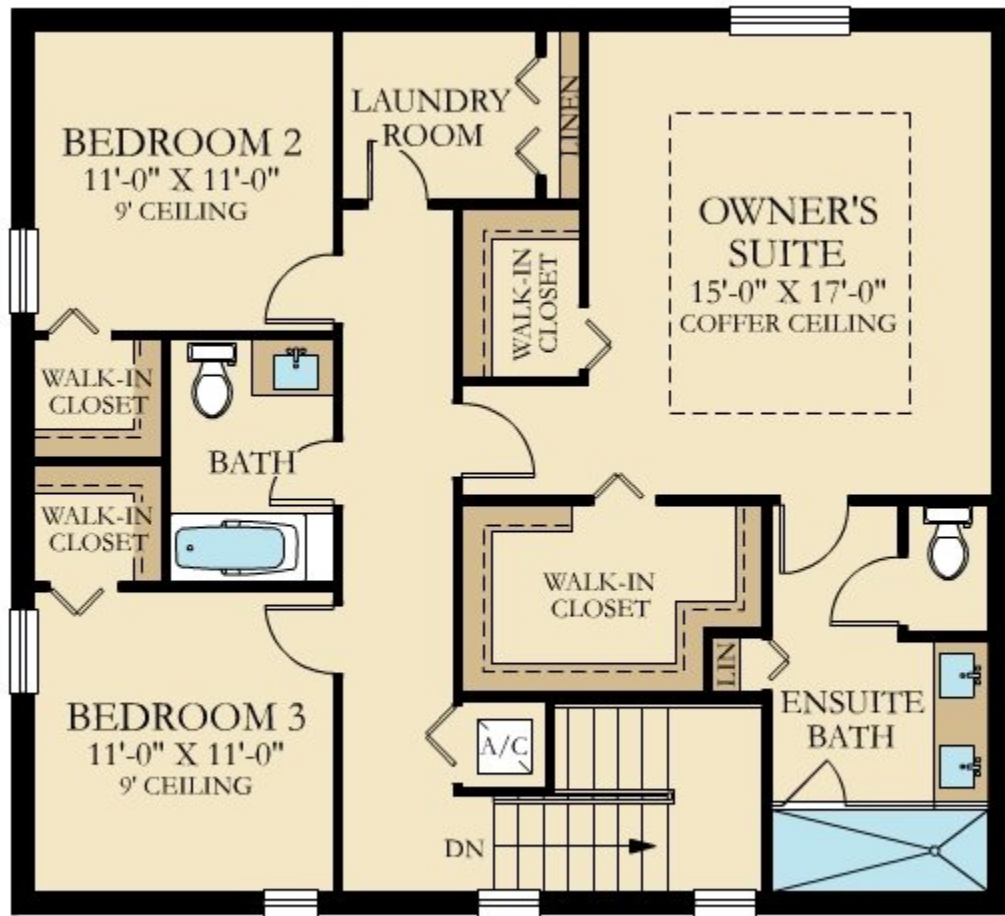

SECOND FLOOR

SECOND FLOOR