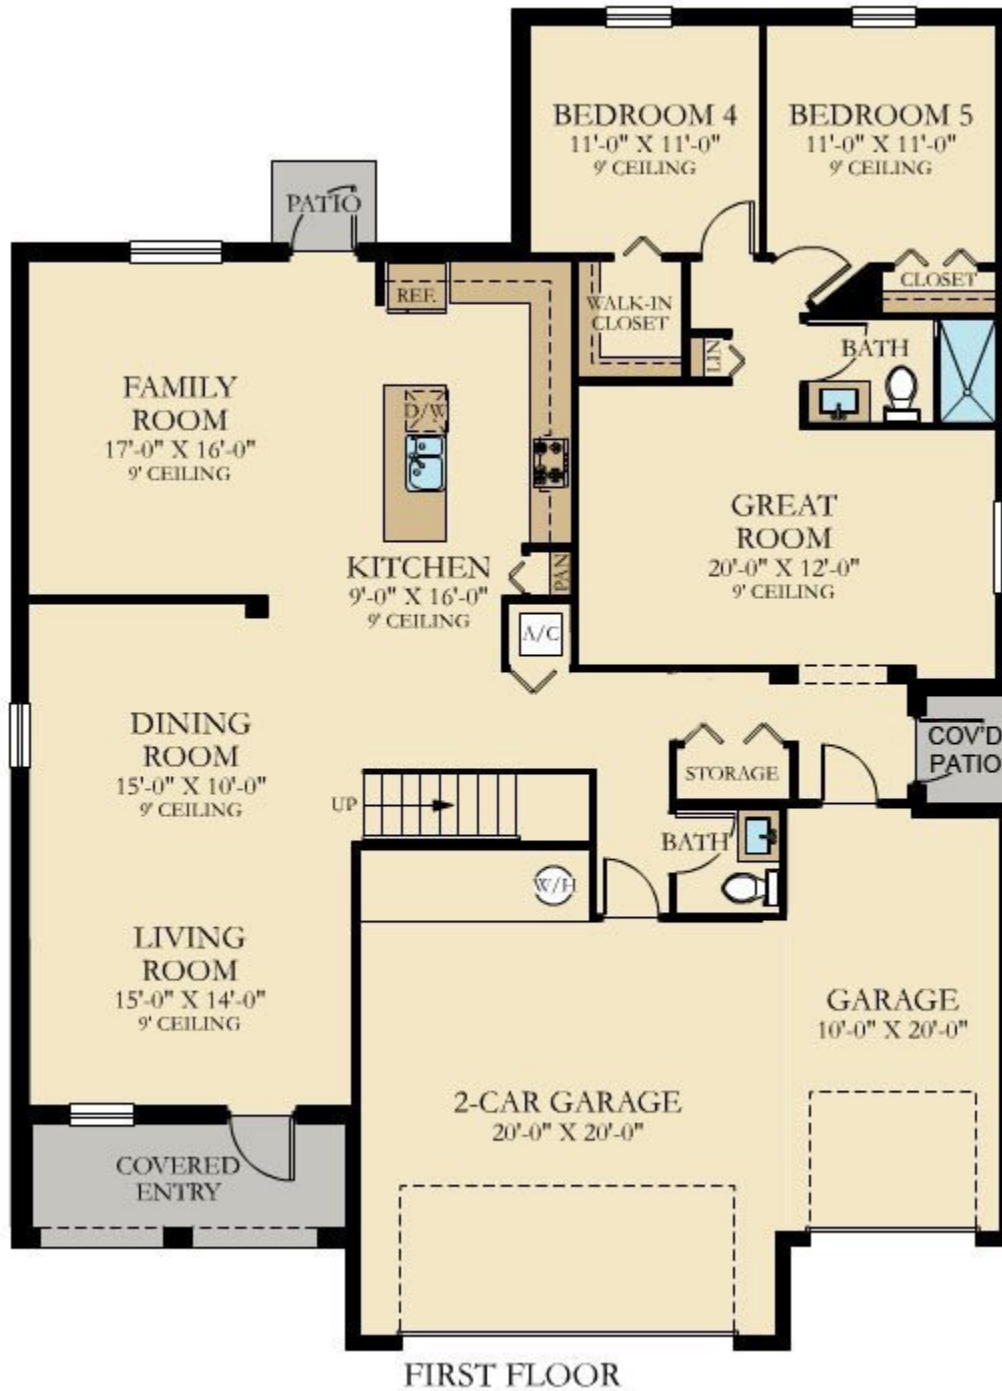

PORTOVITA

VOYAGE

SQUARE FOOTAGE: **3,105**

BEDROOMS: **5**

BATHROOMS: **3.5**

GARAGE: **3**

STORIES: **2**

PRICE FROM: **\$436,990**

Call Now: **855-590-0706**

Address: **2750 SE 1st Ct., Homestead FL 33033**

FIRST FLOOR

SECOND FLOOR

SECOND FLOOR